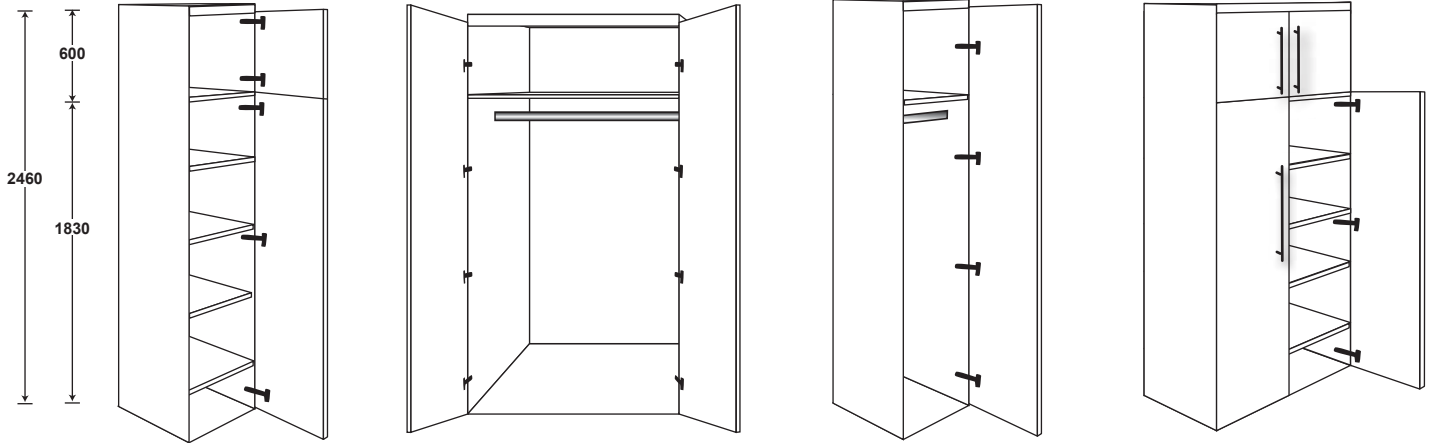

BIC Unit Orders

PLEASE NOTE

The two options available for doors are **Wrapped Doors** and **Melamine Doors**. All hardware included but the following must be bought separately:

- Handles
- Fillers
- Floorboards
- Cornices

Built-In Cupboard Units

OPTION for all units: Split doors or full door

Depth 580

Total Height 2430

UNIT CODE	DESCRIPTION	WIDTH	OPTION
BIC H300	1 door hanging	300 - 600	QTY rails
BIC H650	2 doors hanging	650 - 1200	QTY rails
BIC S300	1 door shelves	300 - 600	
BIC S650	2 doors shelves	650 - 1200	
BIC DH300	Drawers and hanging	300 - 600	QTY rails & drawers
BIC DH650	2 doors hanging	650 - 1200	QTY rails & drawers full width or split
BIC DS300	1 door shelves	300 - 600	QTY drawers
BIC DS650	2 doors shelves	650 - 1200	QTY drawers full width or split
BIC DUD600	Dressing unit with drawer/s	600 - 1200	Drawer full width or split
BIC 650Walkthru	Walk-through unit with 2 doors	600 - 1200	
BIC HRI1000	Hanging reach-in unit	1000 - 1200	QTY rails
BIC S300A	Angled unit with shelves	300	
BIC WI1050/2	Walk-in unit with 2 doors	1000 - 1200	QTY rails - specify if shelves needed
BIC WI1050	Walk-in unit with 1 door	1000 - 1200	QTY rails - specify if shelves needed
BIC 600FLAP	Top unit only with flap door	300 - 600	
BIC 600TOP2D	Top unit only with 2 doors	650 - 1200	
BIC 300TOP1D	Top unit only with 1 door	300 - 600	

HOW TO ORDER

Each unit has 2 side panels and masonite back

Enter Unit Code and Unit Width

Enter Quantity Units

For Hanging units specify quantity rails

Select Seen Sides

For Drawer units specify quantity drawers and split or full width

Built-In Cupboard Units

Depth 580

Total Height 2430

OPTION for all units: Split doors or full door