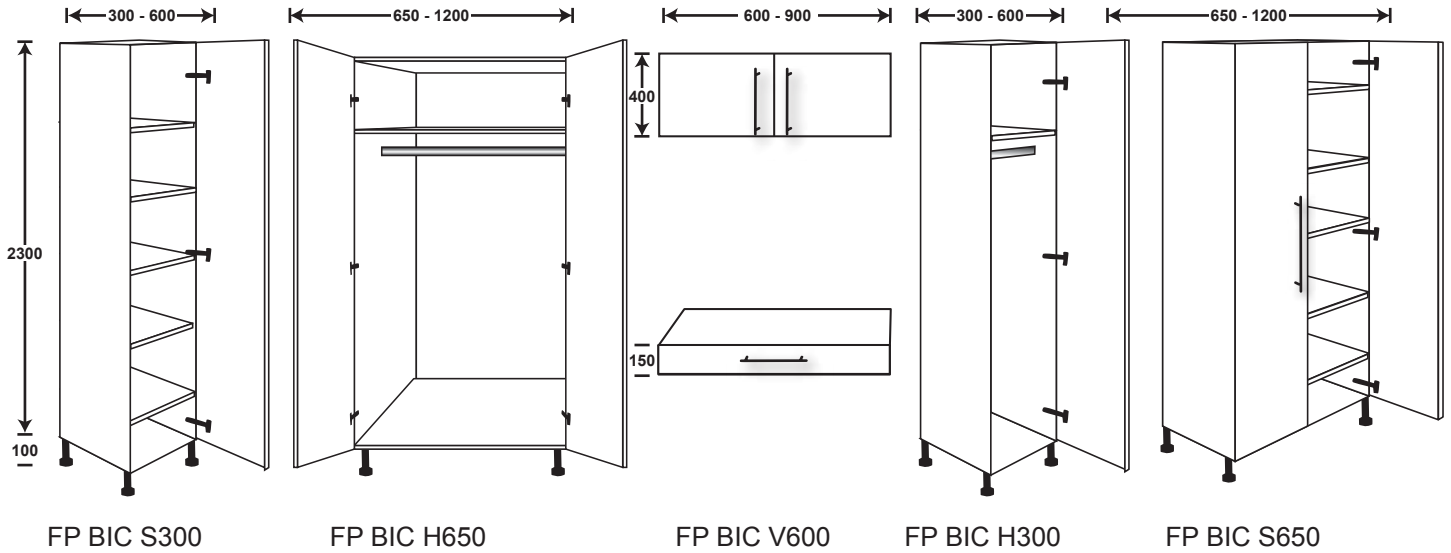

Built-In Cupboard Units - STANDARD

Depth 580

Height 2300

UNIT CODE	DESCRIPTION	WIDTH
FP BIC H300	1 door hanging	300 350 400 450 500 550 600
FP BIC H650	2 doors hanging	650 700 750 800 850 900 950 1000 1050 1100 1150 1200
FP BIC S300	1 door shelves	300 350 400 450 500 550 600
FP BIC S650	2 doors shelves	650 700 750 800 850 900 950 1000 1050 1100 1150 1200
FP BIC V600	2 doorS 1 drawer vanity	600 650 700 750 800 850 900

HOW TO ORDER

Each unit has 2 side panels and masonite back
 Enter Unit Code and Unit Width
 Enter Quantity Units
 For Hanging units specify quantity rails
 Select Seen Sides

PLEASE NOTE

The two options available for doors are **Wrapped Doors** and **Melamine Doors**.
 The following is NOT included in the pack, and must be bought separately:
 Handles
 Fillers
 Floorboards
 Cornices

Built-In Cupboard Units - ECONOMY

Depth 580

Height 2300

UNIT CODE	DESCRIPTION	WIDTH
FPE BIC H300	1 door hanging	300 350 400 450 500 550 600
FPE BIC H650	2 doors hanging	650 700 750 800 850 900 950 1000 1050 1100 1150 1200
FPE BIC S300	1 door shelves	300 350 400 450 500 550 600
FPE BIC S650	2 doors shelves	650 700 750 800 850 900 950 1000 1050 1100 1150 1200
FP BIC V600	2 doors 1 drawer vanity	600 650 700 750 800 850 900

HOW TO ORDER

Units join together sharing middle panels
 Enter Unit Code and Unit Width
 For Hanging units specify quantity rails
 For each Unit specify if it will start with an end panel or middle panel
 Enter Yes or No to close unit with end panel
 Select Seen Sides