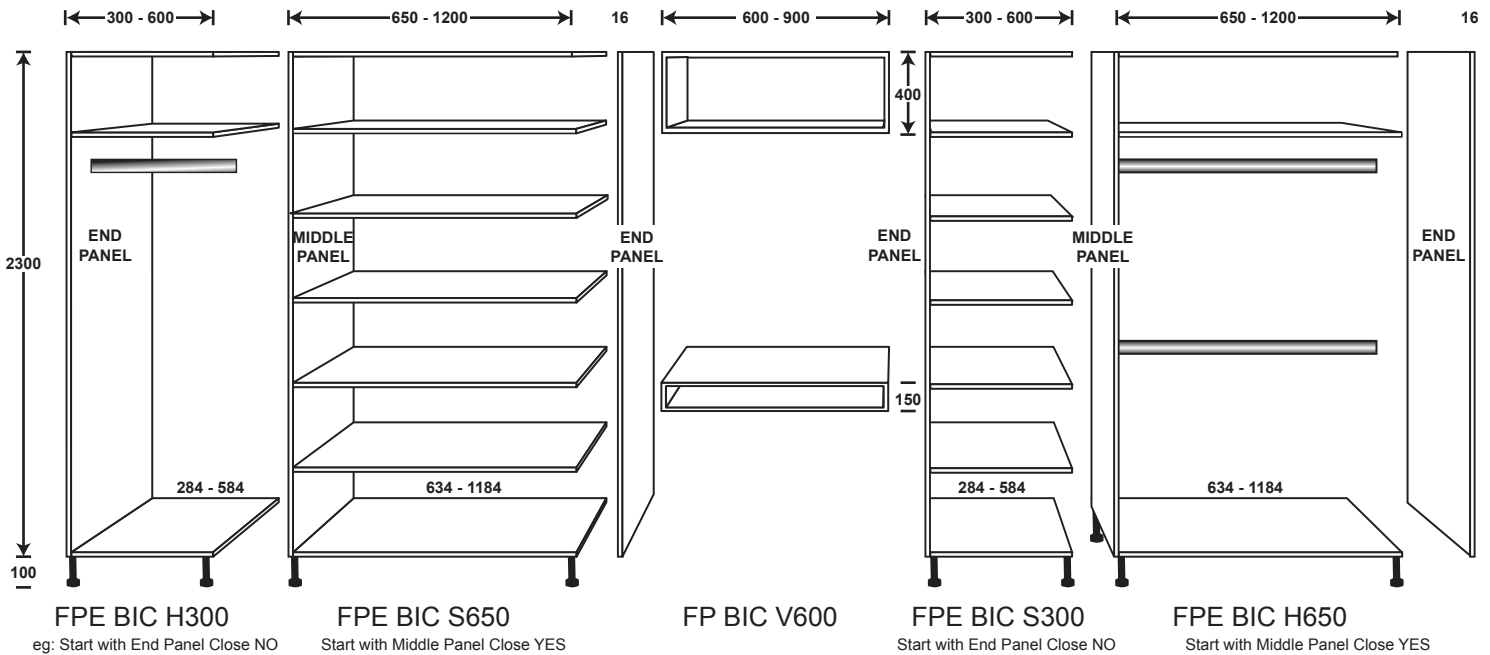

Built-In Cupboard Units - STANDARD

Depth 580

Height 2300

UNIT CODE	DESCRIPTION	WIDTH
FP BIC H300	1 door hanging	300 350 400 450 500 550 600
FP BIC H650	2 doors hanging	650 700 750 800 850 900 950 1000 1050 1100 1150 1200
FP BIC S300	1 door shelves	300 350 400 450 500 550 600
FP BIC S650	2 doors shelves	650 700 750 800 850 900 950 1000 1050 1100 1150 1200
FP BIC V600	2 doorS 1 drawer vanity	600 650 700 750 800 850 900

HOW TO ORDER

Each unit has 2 side panels and masonite back
 Enter Unit Code and Unit Width
 Enter Quantity Units
 For Hanging units specify quantity rails
 Select Seen Sides

PLEASE NOTE

The two options available for doors are **Wrapped Doors** and **Melamine Doors**.
 The following is NOT included in the pack, and must be bought separately:
 Handles
 Fillers
 Floorboards
 Cornices

Built-In Cupboard Units - ECONOMY

Depth 580

Height 2300

UNIT CODE	DESCRIPTION	WIDTH
FPE BIC H300	1 door hanging	300 350 400 450 500 550 600
FPE BIC H650	2 doors hanging	650 700 750 800 850 900 950 1000 1050 1100 1150 1200
FPE BIC S300	1 door shelves	300 350 400 450 500 550 600
FPE BIC S650	2 doors shelves	650 700 750 800 850 900 950 1000 1050 1100 1150 1200
FP BIC V600	2 doors 1 drawer vanity	600 650 700 750 800 850 900

HOW TO ORDER

Units join together sharing middle panels
 Enter Unit Code and Unit Width
 For Hanging units specify quantity rails
 For each Unit specify if it will start with an end panel or middle panel
 Enter Yes or No to close unit with end panel
 Select Seen Sides